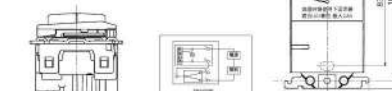

## 埋入式調光開關

WTGF57016CW  
WTGF57016HK  
WTGF57016B

WTGF57111H  
WTGF57121H

WTGF57112H  
WTGF57122H

WTGF57026CW  
WTGF57026HK  
WTGF57026B

WNF5711H  
WNF5712H

WTGF57626CW  
WTGF57626H  
WTGF57626B

WTGF57626CW  
WTGF57626H  
WTGF57626B